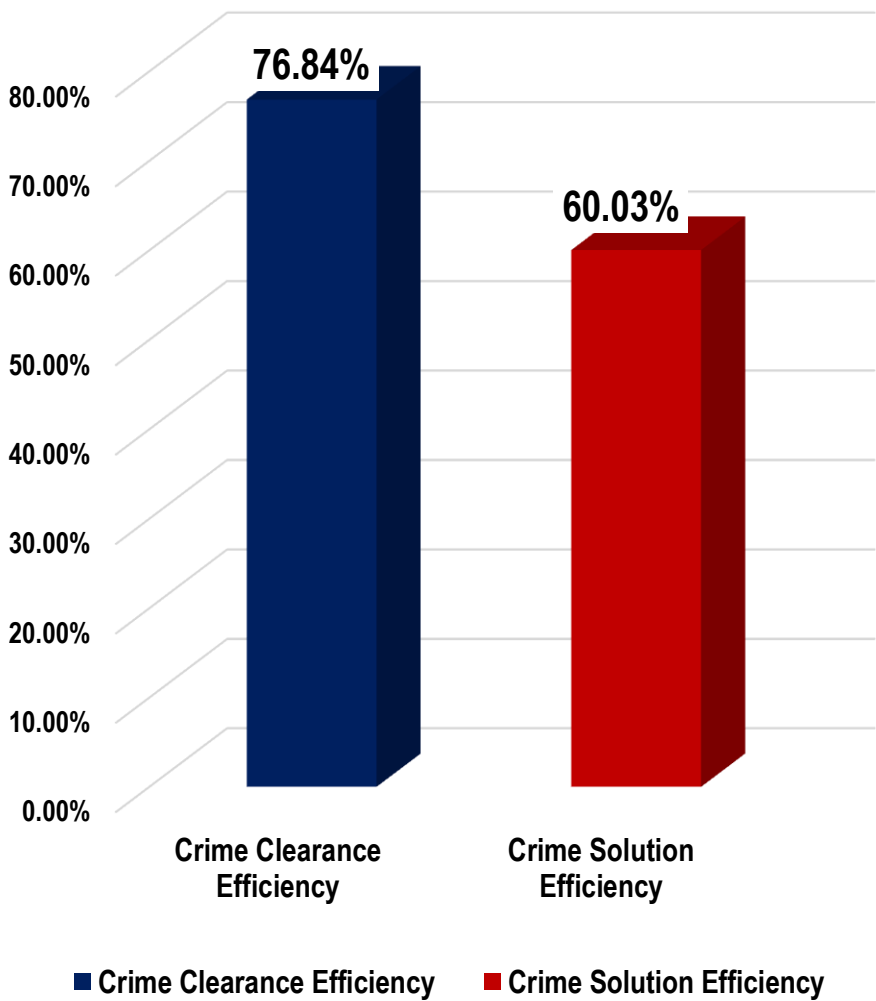

Crime Statistics Regionwide

Period Covered: January – March 2020

Peace and Order Index (POI)

Total Crime Incidents – 738

Crime Statistics Regionwide

Period Covered: January – March 2020

Peace and Order Index (POI)

Total POI – 678

Peace and Order Index (POI)

Total PSI – 60

Crime Statistics by CPO/PPOs

Period Covered: January – March 2020

Peace and Order Index (POI)

Public Safety Index (PSI)

Crime Clearance and Solution Efficiency Regionwide

Period Covered: January – March 2020

Peace and Order Index (POI)

Public Safety Index (PSI)