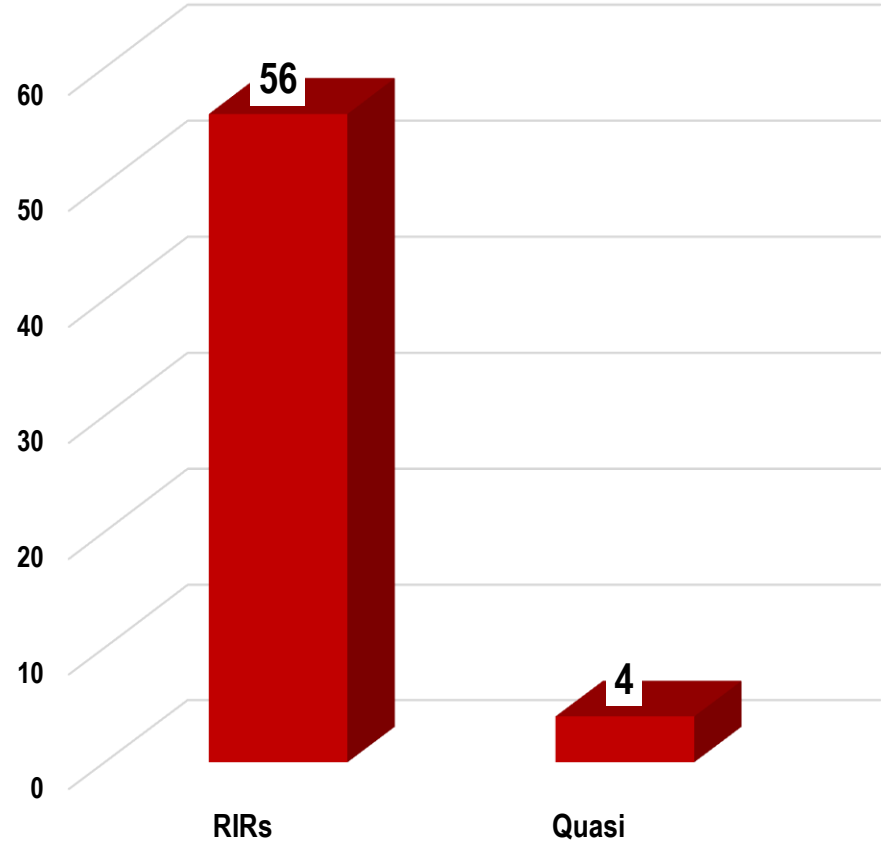

Crime Statistics Regionwide

Period Covered: January – March 2020

Peace and Order Index (POI)

Total Crime Incidents – 738

Crime Statistics Regionwide

Period Covered: January – March 2020

Peace and Order Index (POI)

Total POI – 678

Peace and Order Index (POI)

Total PSI – 60

Crime Statistics by CPO/PPOs

Period Covered: January – March 2020

Peace and Order Index (POI)

Public Safety Index (PSI)

Crime Clearance and Solution Efficiency Regionwide

Period Covered: January – March 2020

Peace and Order Index (POI)

Public Safety Index (PSI)