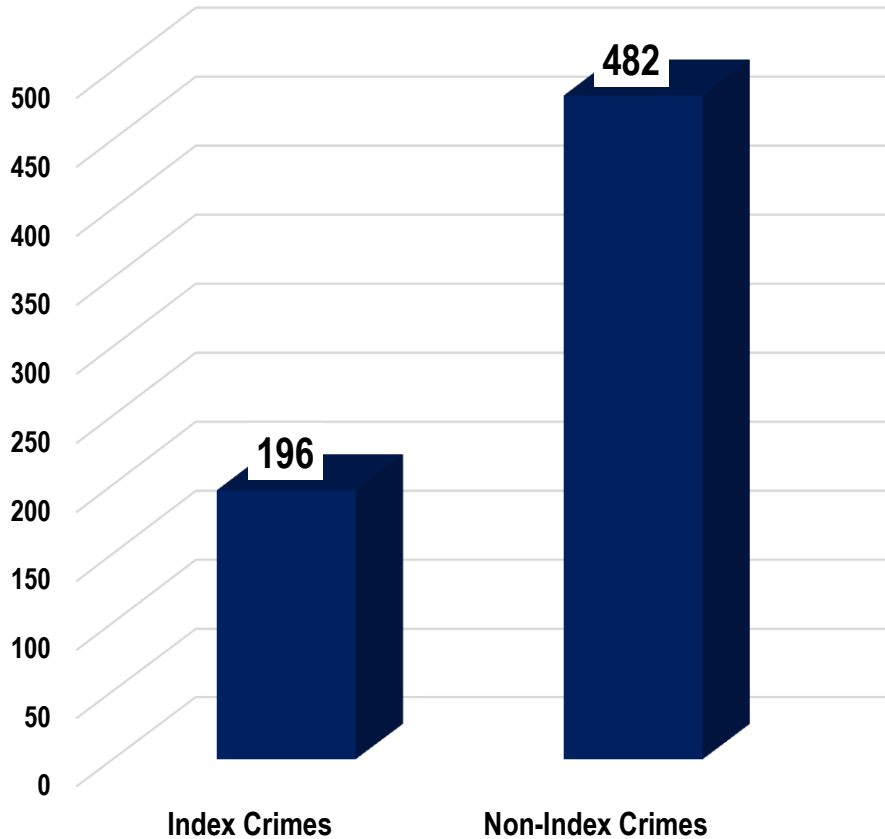

Crime Statistics Regionwide

Period Covered: January – March 2020

Peace and Order Index (POI)

Total Crime Incidents – 738

Crime Statistics Regionwide

Period Covered: January – March 2020

Peace and Order Index (POI)

Total POI – 678

Peace and Order Index (POI)

Total PSI – 60

Crime Statistics by CPO/PPOs

Period Covered: January – March 2020

Peace and Order Index (POI)

Public Safety Index (PSI)

Crime Clearance and Solution Efficiency Regionwide

Period Covered: January – March 2020

Peace and Order Index (POI)

Public Safety Index (PSI)