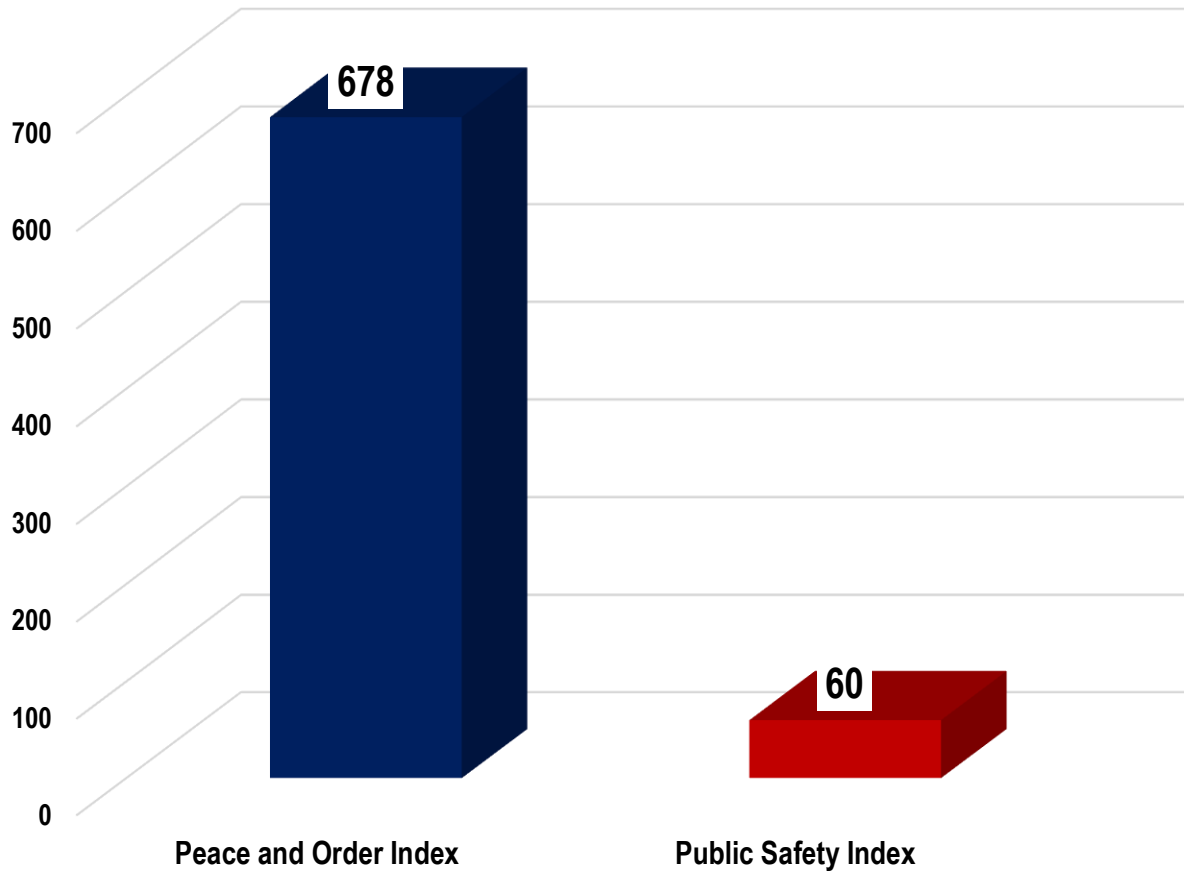

Crime Statistics Regionwide

Period Covered: January – March 2020

Peace and Order Index (POI)

Total Crime Incidents – 738

Crime Statistics Regionwide

Period Covered: January – March 2020

Peace and Order Index (POI)

Total POI – 678

Peace and Order Index (POI)

Total PSI – 60

Crime Statistics by CPO/PPOs

Period Covered: January – March 2020

Peace and Order Index (POI)

Public Safety Index (PSI)

Crime Clearance and Solution Efficiency Regionwide

Period Covered: January – March 2020

Peace and Order Index (POI)

Public Safety Index (PSI)