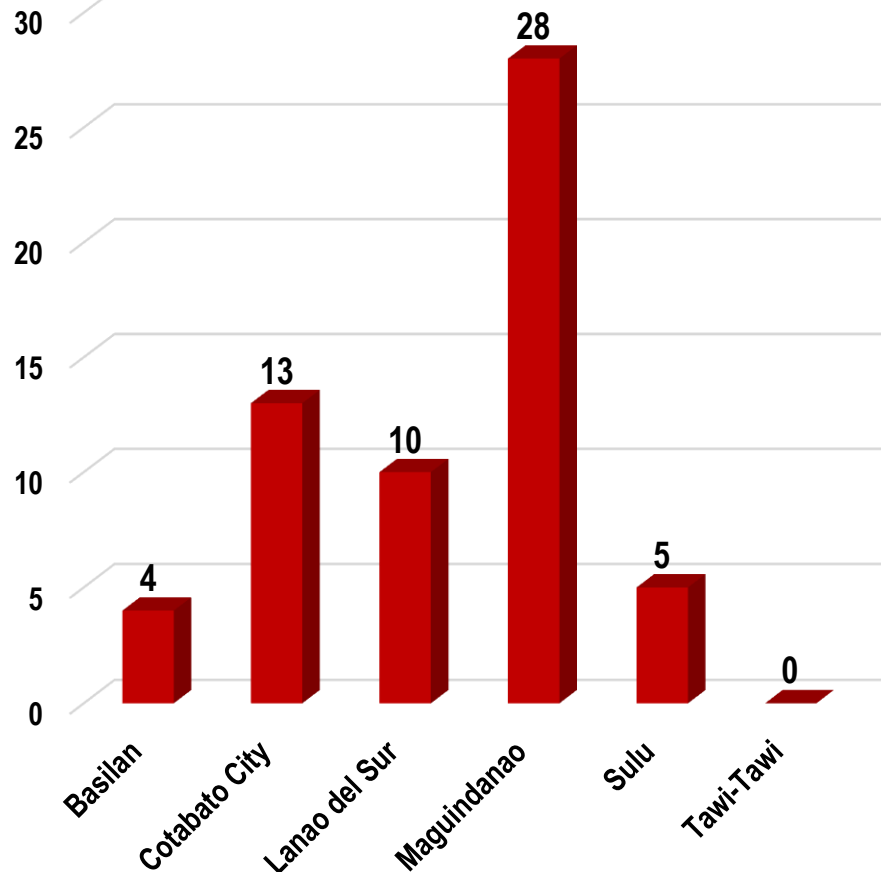

Crime Statistics Regionwide

Period Covered: January – March 2020

Peace and Order Index (POI)

Total Crime Incidents – 738

Crime Statistics Regionwide

Period Covered: January – March 2020

Peace and Order Index (POI)

Total POI – 678

Peace and Order Index (POI)

Total PSI – 60

Crime Statistics by CPO/PPOs

Period Covered: January – March 2020

Peace and Order Index (POI)

Public Safety Index (PSI)

Crime Clearance and Solution Efficiency Regionwide

Period Covered: January – March 2020

Peace and Order Index (POI)

Public Safety Index (PSI)