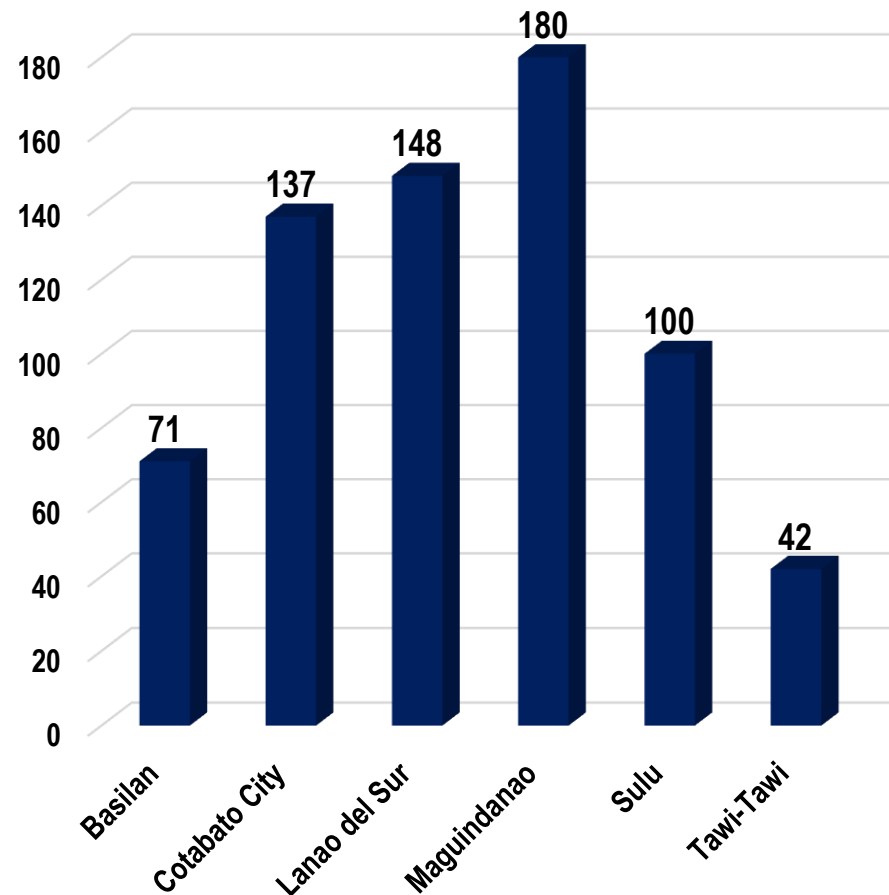

Crime Statistics Regionwide

Period Covered: January – March 2020

Peace and Order Index (POI)

Total Crime Incidents – 738

Crime Statistics Regionwide

Period Covered: January – March 2020

Peace and Order Index (POI)

Total POI – 678

Peace and Order Index (POI)

Total PSI – 60

Crime Statistics by CPO/PPOs

Period Covered: January – March 2020

Peace and Order Index (POI)

Public Safety Index (PSI)

Crime Clearance and Solution Efficiency Regionwide

Period Covered: January – March 2020

Peace and Order Index (POI)

Public Safety Index (PSI)