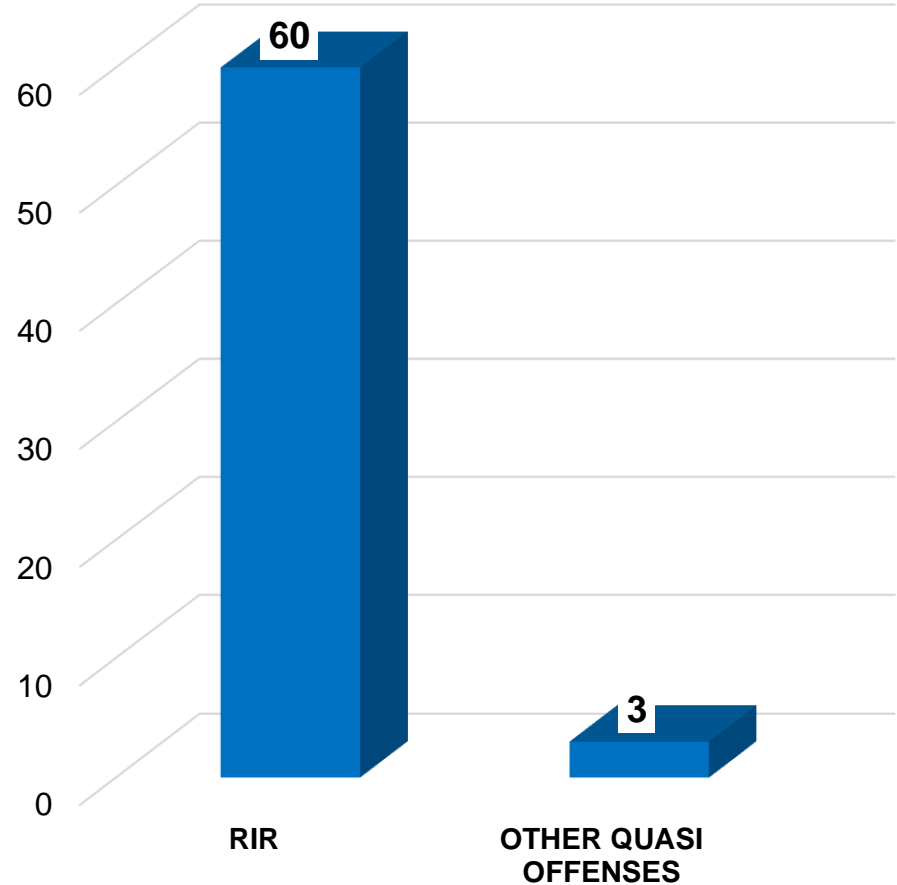

# Crime Statistics Regionwide

Period Covered: 3<sup>rd</sup> Quarter 2020

**Total Crime Incidents = 619**

# Crime Statistics Regionwide

Period Covered: 3<sup>rd</sup> Quarter 2020

## Public Safety Index

**Total Crime Incidents = 619**