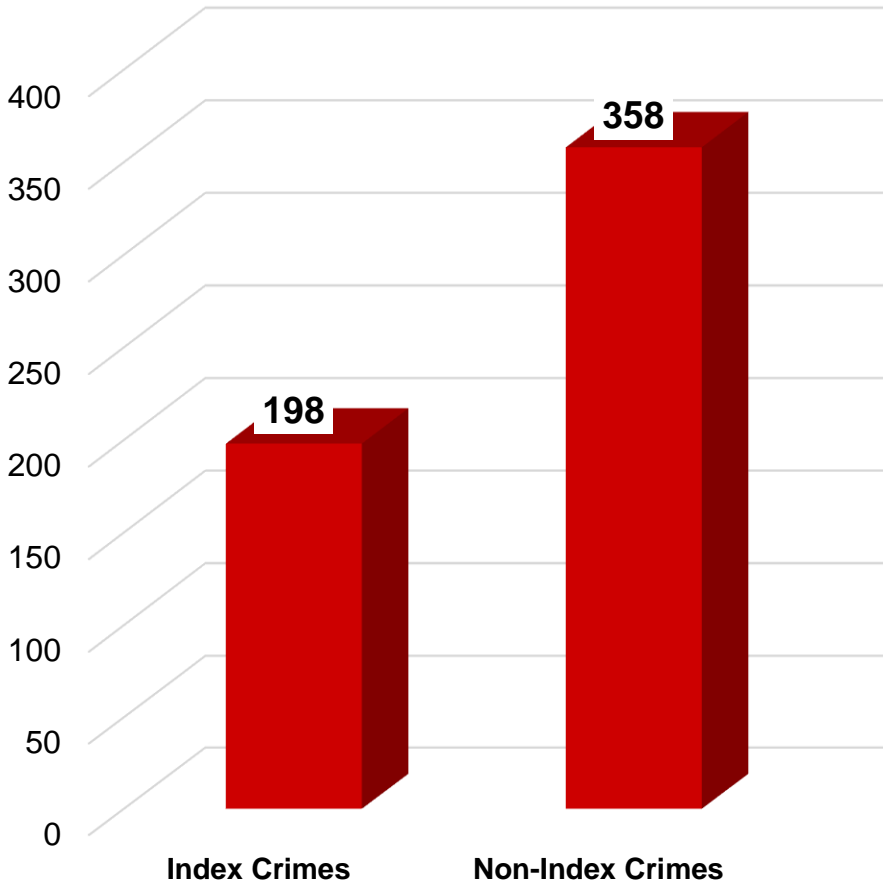

# Crime Statistics Regionwide

Period Covered: 3<sup>rd</sup> Quarter 2020

**Total Crime Incidents = 619**

# Crime Statistics Regionwide

Period Covered: 3<sup>rd</sup> Quarter 2020

## Peace and Order Index

## Public Safety Index

**Total Crime Incidents = 619**