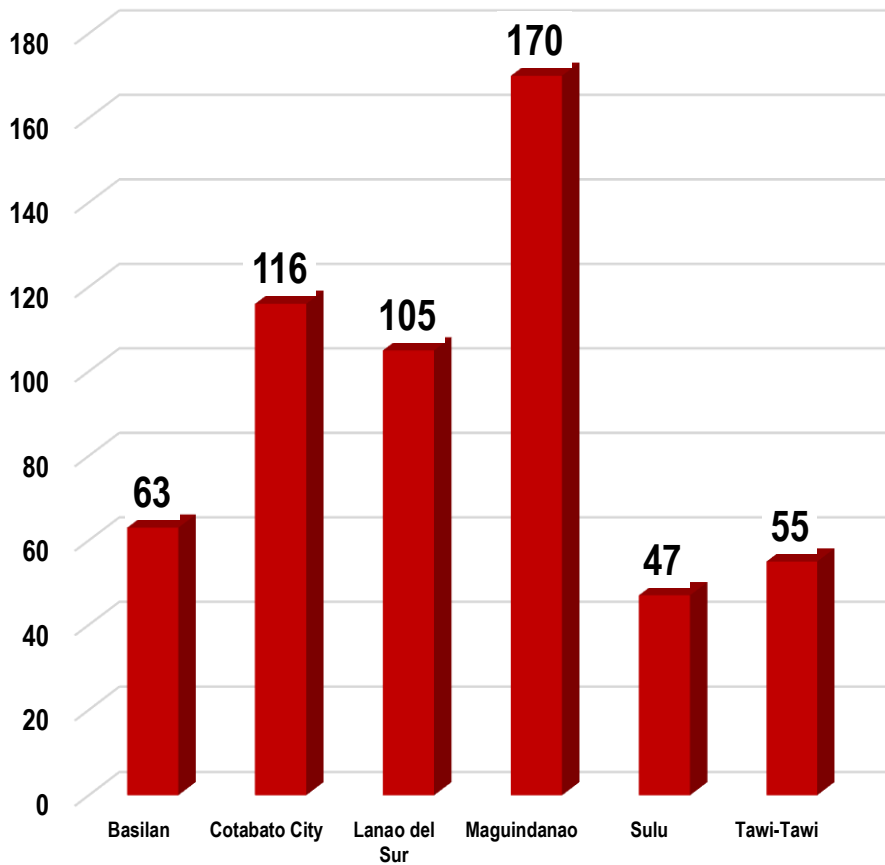

Crime Statistics by PPOs/CPO

Period Covered: 3rd Quarter 2020

Peace and Order Index (POI)