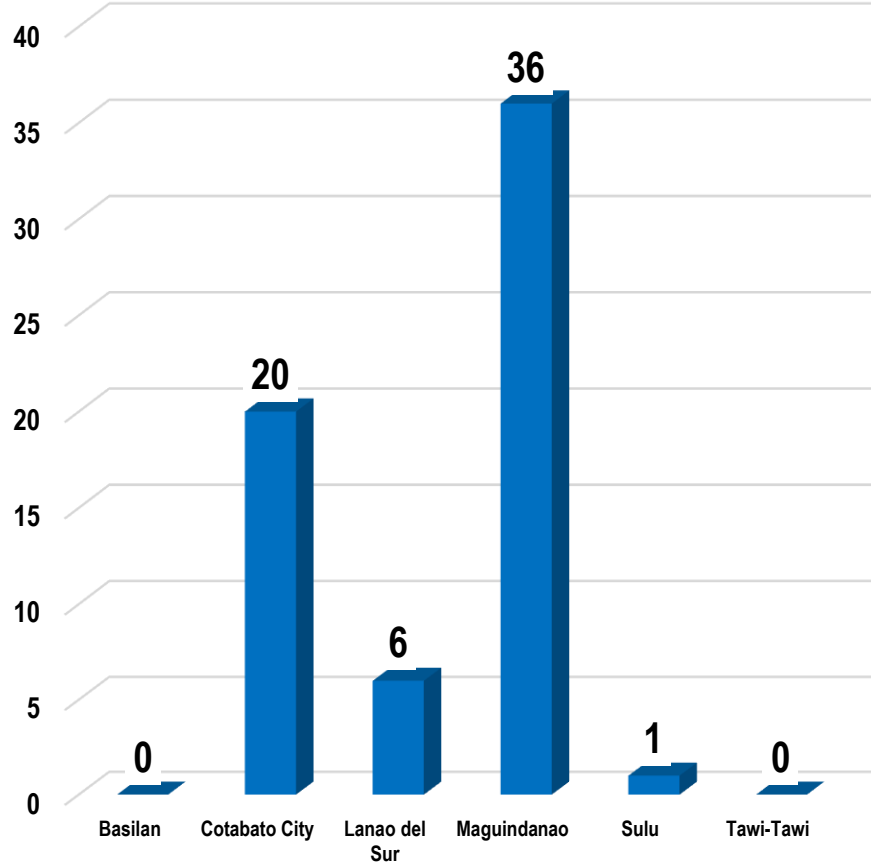

Peace and Order Index (POI)