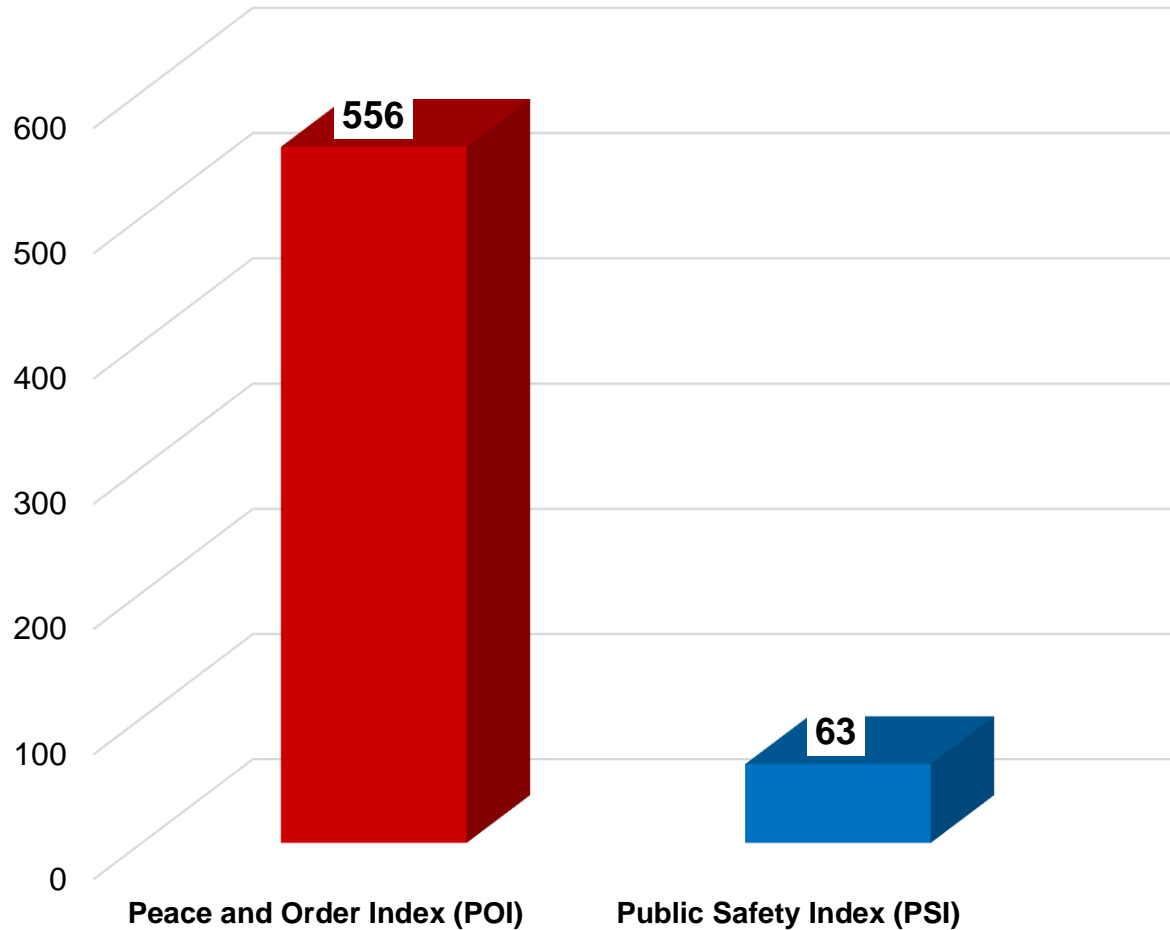

# Crime Statistics Regionwide

Period Covered: 3<sup>rd</sup> Quarter 2020

**Total Crime Incidents = 619**

# Crime Statistics Regionwide

Period Covered: 3<sup>rd</sup> Quarter 2020

## Public Safety Index

**Total Crime Incidents = 619**