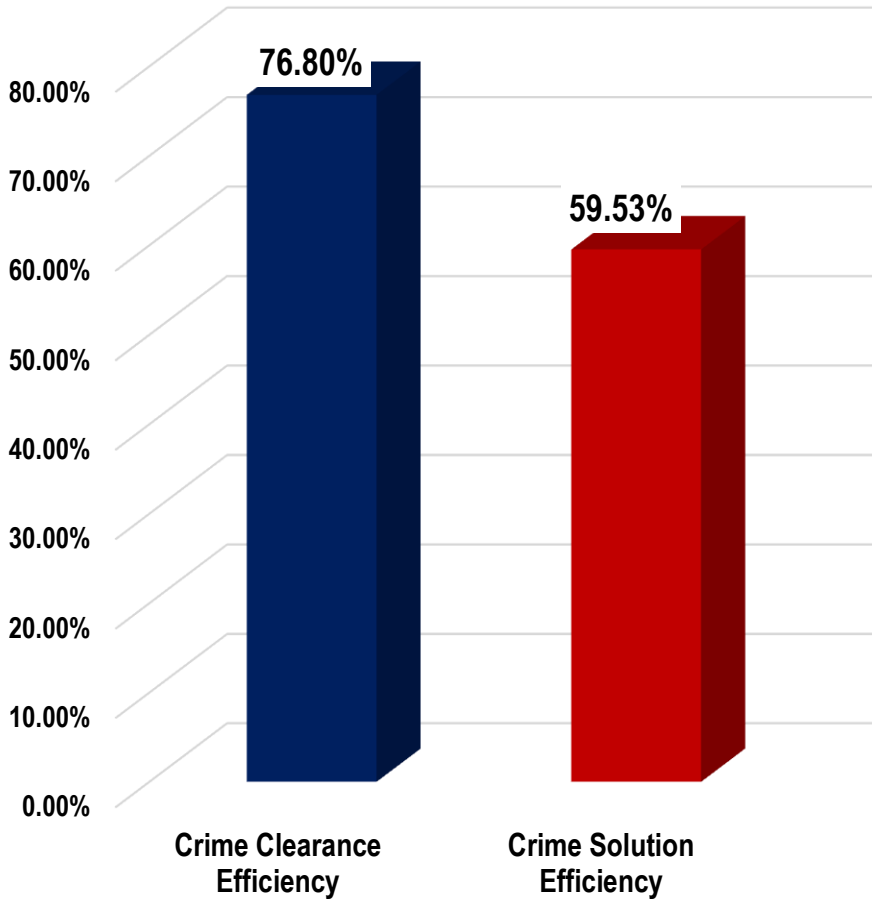

Crime Clearance and Solution Efficiency Regionwide

Period Covered: 3rd Quarter 2020

Peace and Order Index (POI)