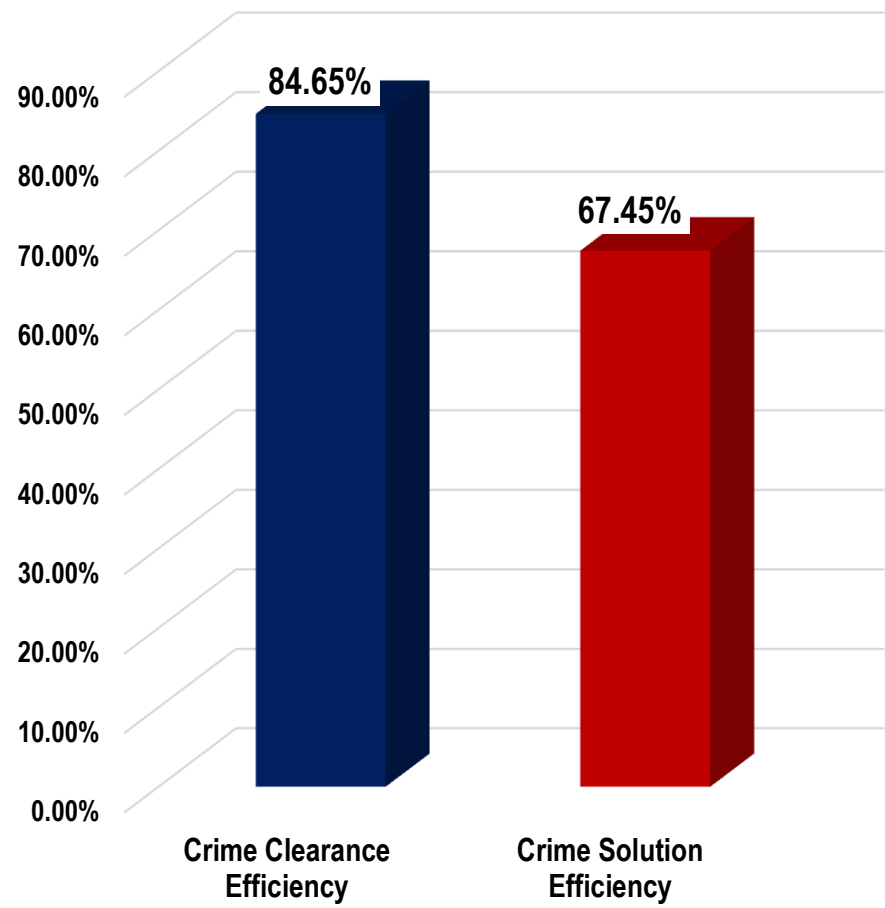

Crime Clearance and Solution Efficiency Regionwide

Period Covered: Period Covered: 2nd Quarter 2020

Peace and Order Index (POI)