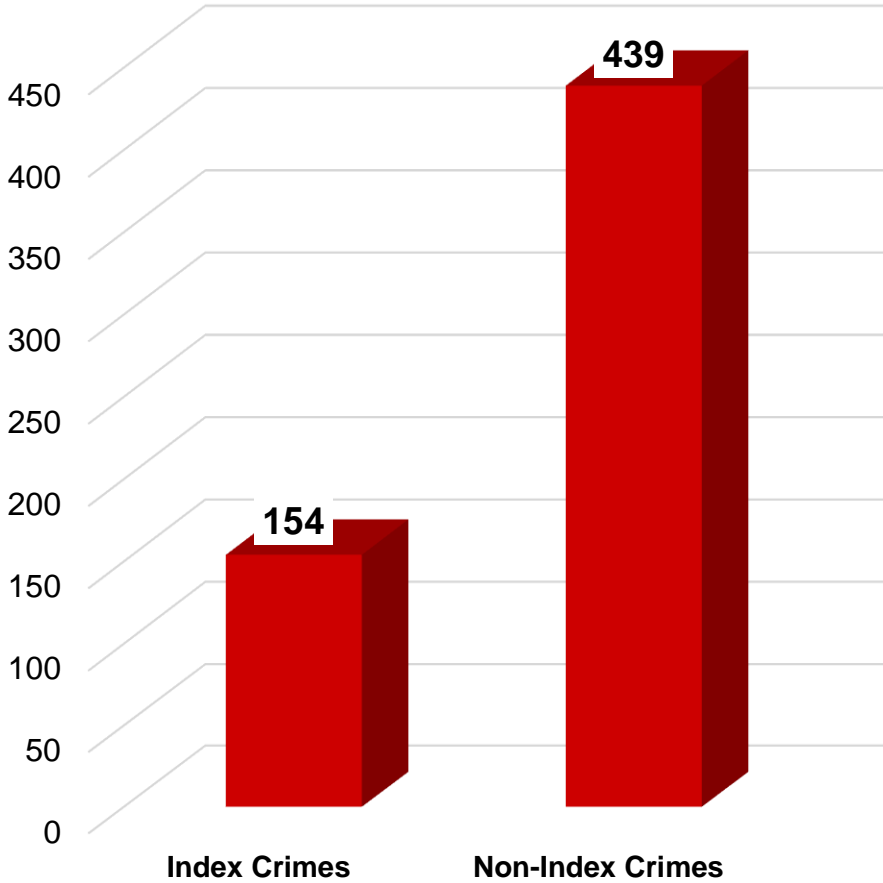

# Crime Statistics Regionwide

Period Covered: 2nd Quarter 2020

**Total Crime Incidents = 624**

# Crime Statistics Regionwide

Period Covered: 2nd Quarter 2020

## Peace and Order Index

## Public Safety Index

**Total Crime Incidents = 624**