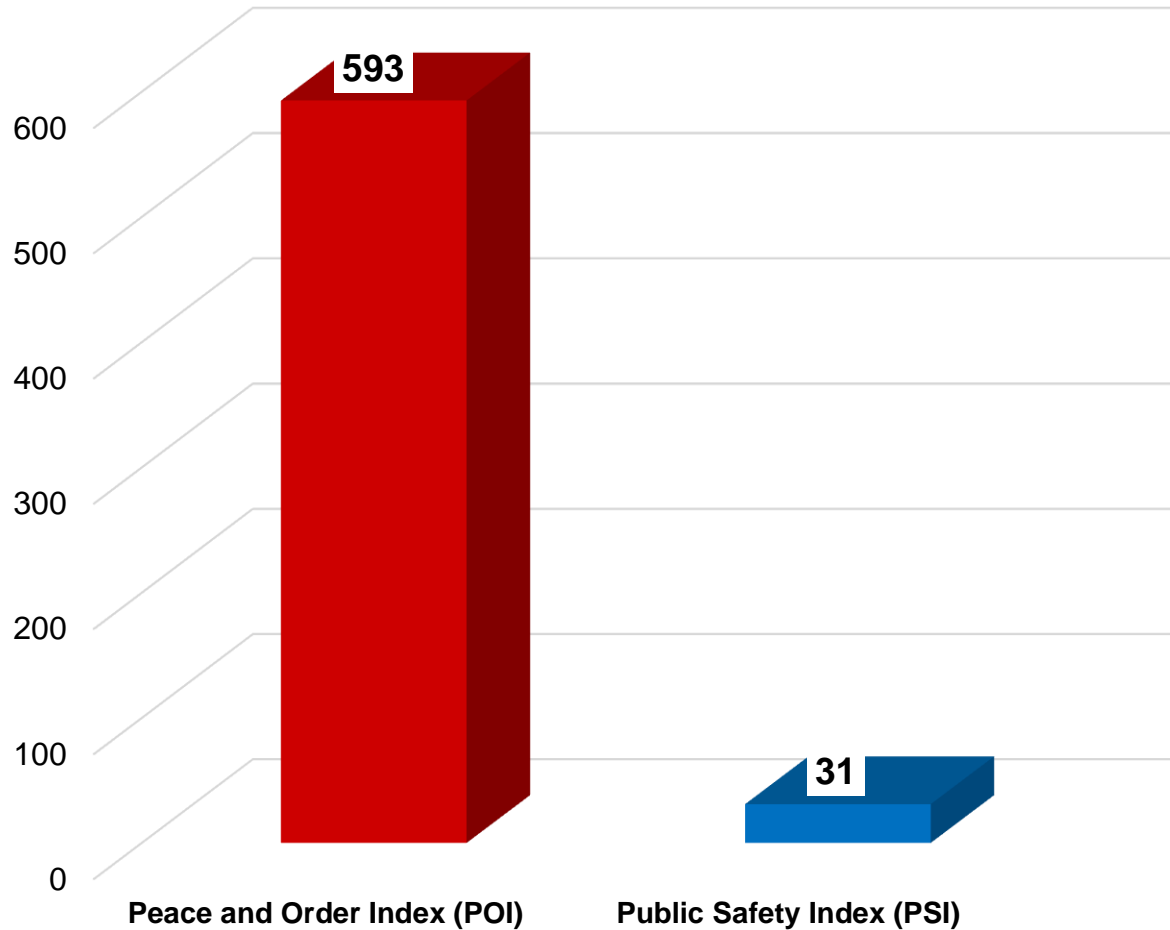

# Crime Statistics Regionwide

Period Covered: 2nd Quarter 2020

**Total Crime Incidents = 624**

# Crime Statistics Regionwide

Period Covered: 2nd Quarter 2020

## Public Safety Index

**Total Crime Incidents = 624**