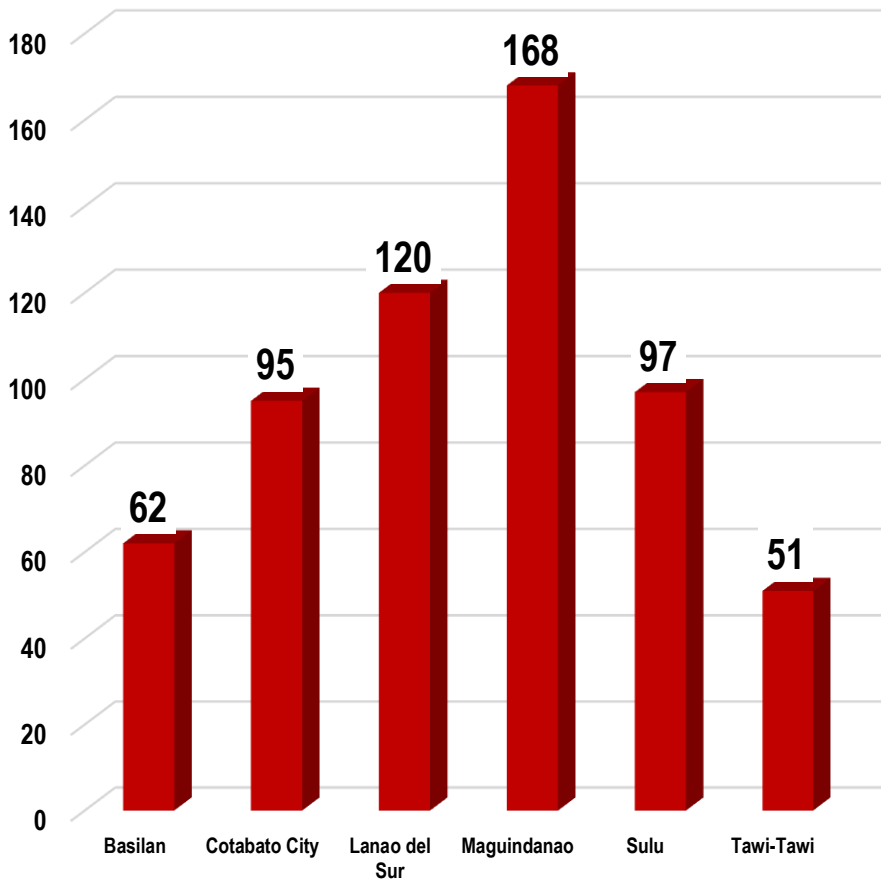

Crime Statistics by PPOs/CPO

Period Covered: 2nd Quarter 2020

Peace and Order Index (POI)