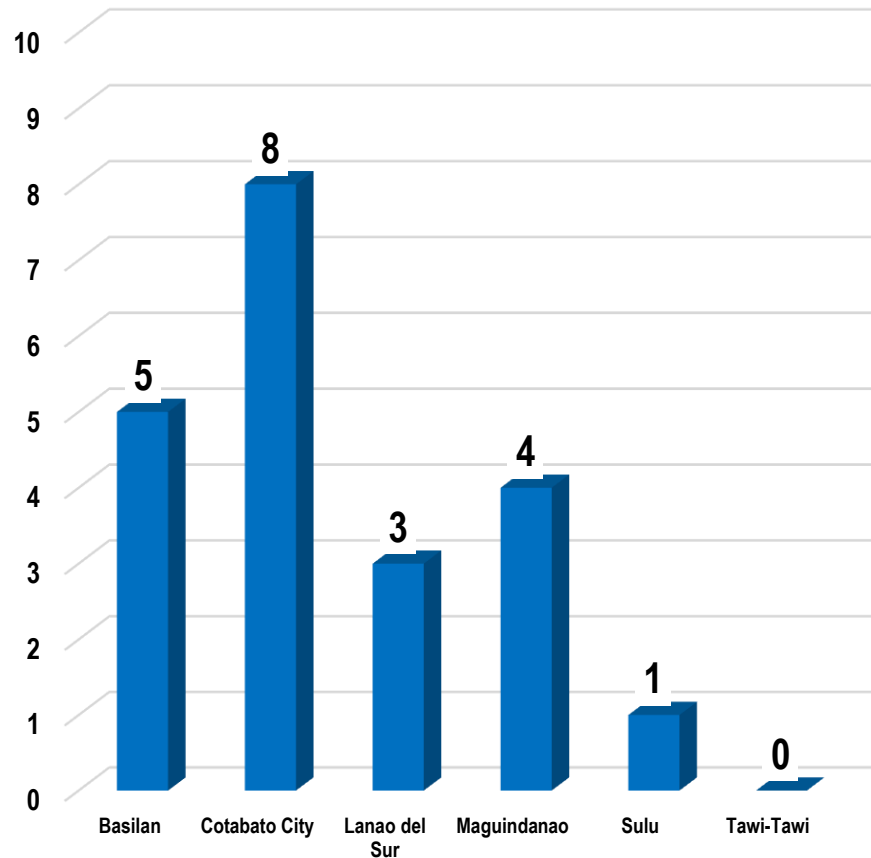

Peace and Order Index (POI)