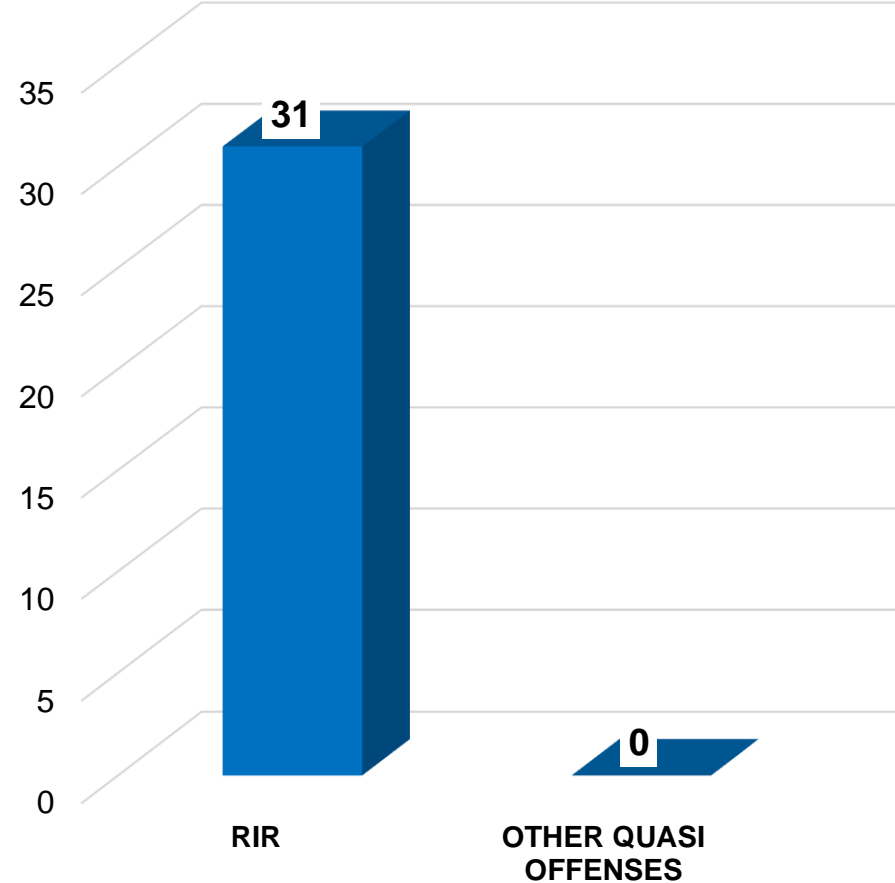

# Crime Statistics Regionwide

Period Covered: 2nd Quarter 2020

**Total Crime Incidents = 624**

# Crime Statistics Regionwide

Period Covered: 2nd Quarter 2020

## Public Safety Index

**Total Crime Incidents = 624**